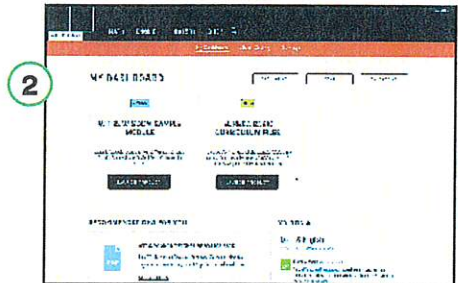

2 ACCESS YOUR DASHBOARD

Once you have created an account, you will have access to your personalized dashboard. (This is where you'll access or “launch” digital resources you check out with from the SHOP.)